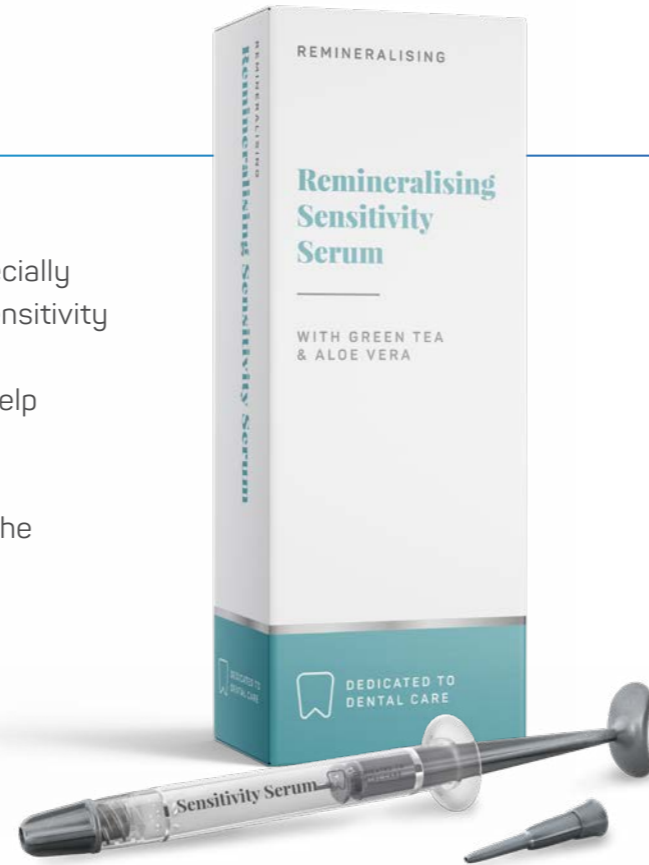

SENSITIVITY SERUM

Developed and formulated by UK dentists, the remineralising sensitivity serum uses a blend of specially selected ingredients which helps to reduce tooth sensitivity and remineralise teeth.

- Formulated with hydroxyapatite and fluoride to help remineralise teeth
- Other key ingredients include potassium nitrate to prevent tooth sensitivity and xylitol to inhibit the growth of bacteria.